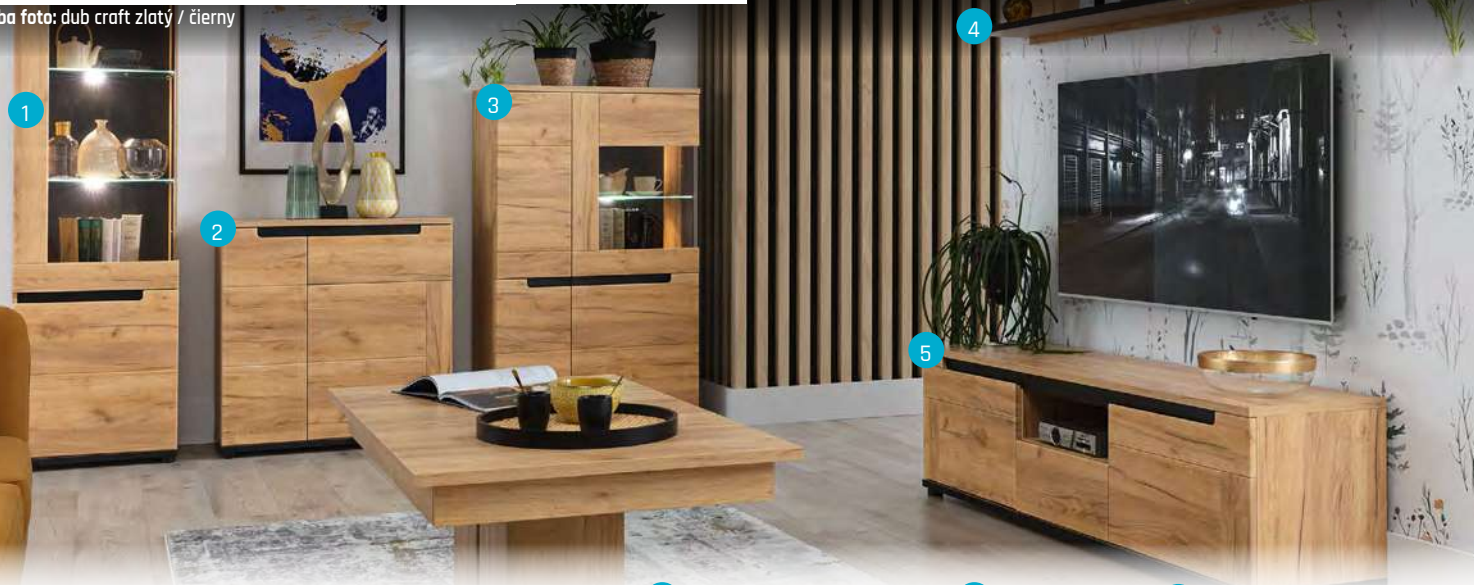

PRISCO

farba foto: dub craft zlatý / čierny

+ led osvetlenie -
OSVETLENIE LED 1x led 3d biely teplý - 20 €
OSVETLENIE LED 2x led 3d biely teplý - 25 €